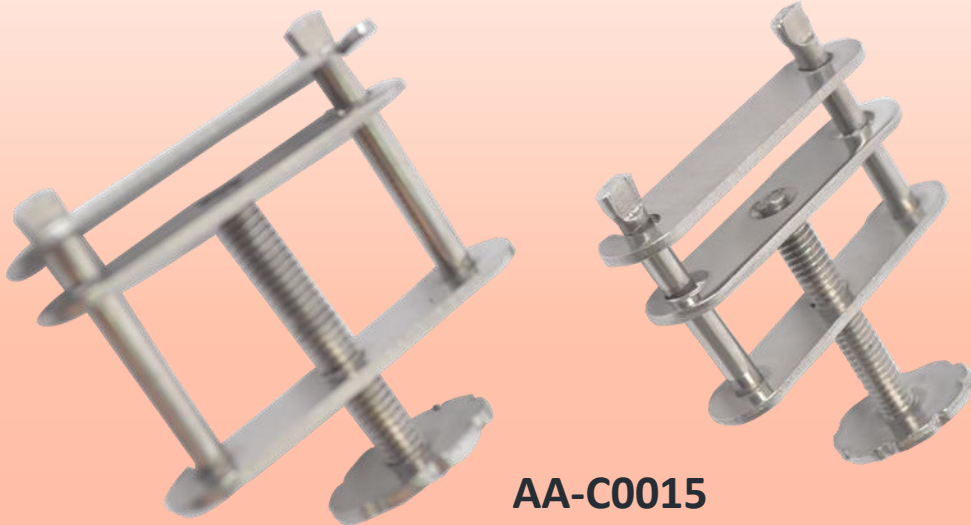

CLIP HOFFMAN

AA-C0015

Features:

- Nickel-plated brass. Hinged bar for fitting and removal without access to ends of tubing
- 20mm diameter