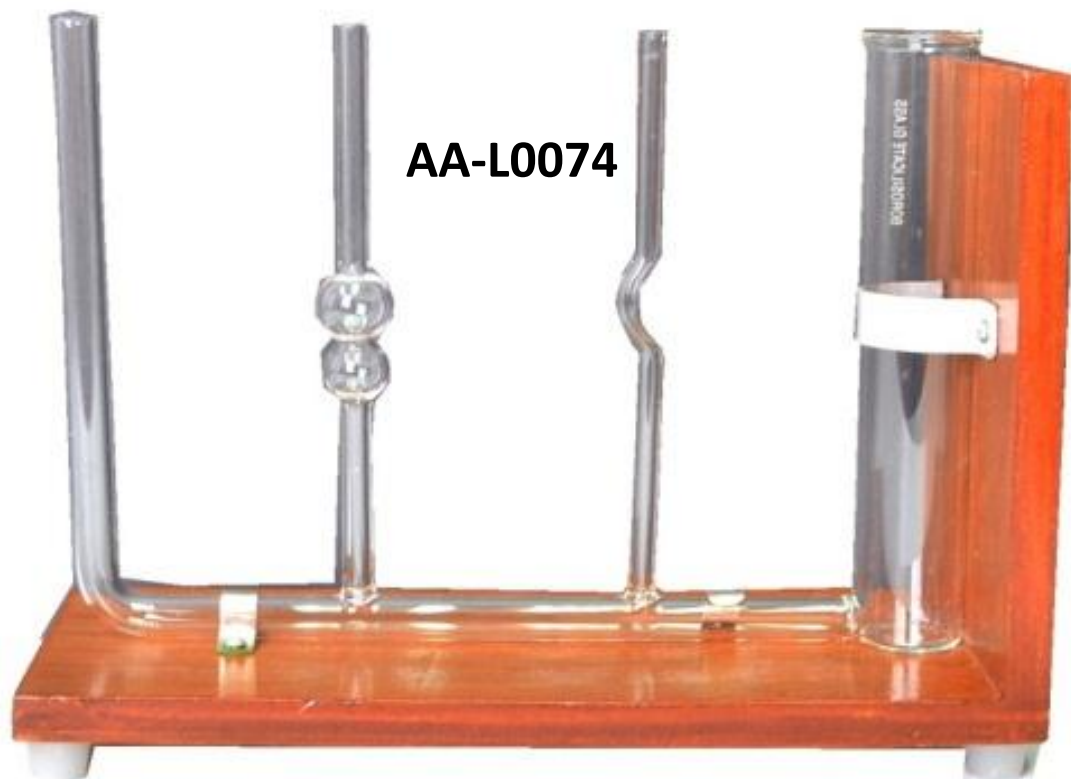

LIQUID LEVEL APPARATUS

4 glass tubes of different shapes
mounted on wooden base.

Dim: 230mm x 100mm x 22mm

Estimated overall height: 160mm.