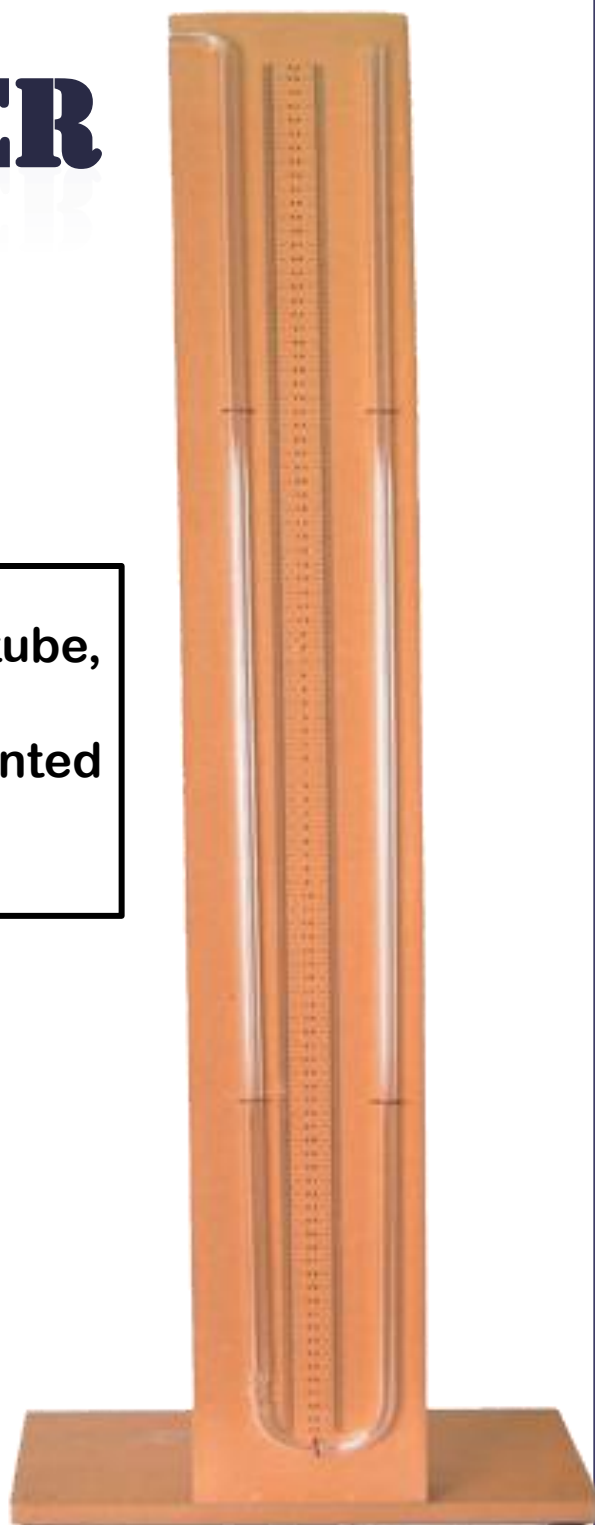

# MANOMETER U-TUBE

Contains a U-shaped glass tube,  
hose and wooden ruler mounted  
on stand.

CODE	TYPE
AA-M0040	Manometer U-tube 1 metre with stopcock
AA-M0041	Manometer U-tube half meter with stand