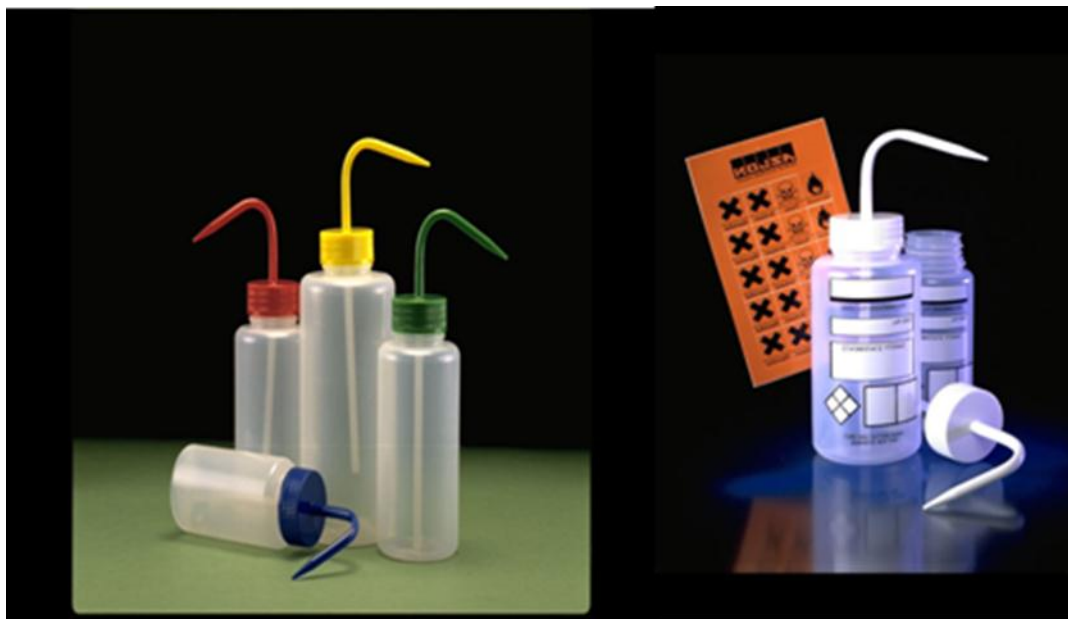

WASH BOTTLE (AZLON, UK)

Wash Bottles, Wide Neck, LDPE

- Square shoulder wash bottles featuring a wide neck for easy spill free filling
- Fitted with colour coded one-piece PP closures that maintain their shape in use
- Closures feature precision jet-tip aperture for fine control
- Supplied capped in shrink-wrapped packs of five

Low Density Polyethylene, LDPE

- Translucent flexible polymer
- Robust and virtually unbreakable
- Typical uses: Wash bottles

Custom / DIY Driplok venting wash bottles

- Printed with write on label areas and supplied with adhesive hazard labels
Optional marker pen
- Non Venting Water Wash bottles -

Pre-printed with choice of three water labels

PLEASE REFER TO THE NEXT PAGE FOR THE CODE

CODE	DESCRIPTIONS
GL-B0071	Bottle wash 250ml WGW001VT, Custom Printed,Azlon
GL-B0073	Bottle wash 250ml,LDPE, Wide Neck WGW231P, Red,Azlon
GL-B0074	Bottle wash 250ml,LDPE, Wide Neck WGW234P, Blue,Azlon
GL-B0075	Bottle wash 500ml N.M WGF236P, Azlon
GL-B0076	Bottle wash 500ml, LDPE Wide Neck WGW237P, Red, Azlon
GL-B0077	Bottle wash 500ml, LDPE, Wide Neck WGW002VT, Custom Printed,Azlon
GL-B0078	Bottle wash 500ml,LDPE, Wide Neck WGW235P, Blue, Azlon